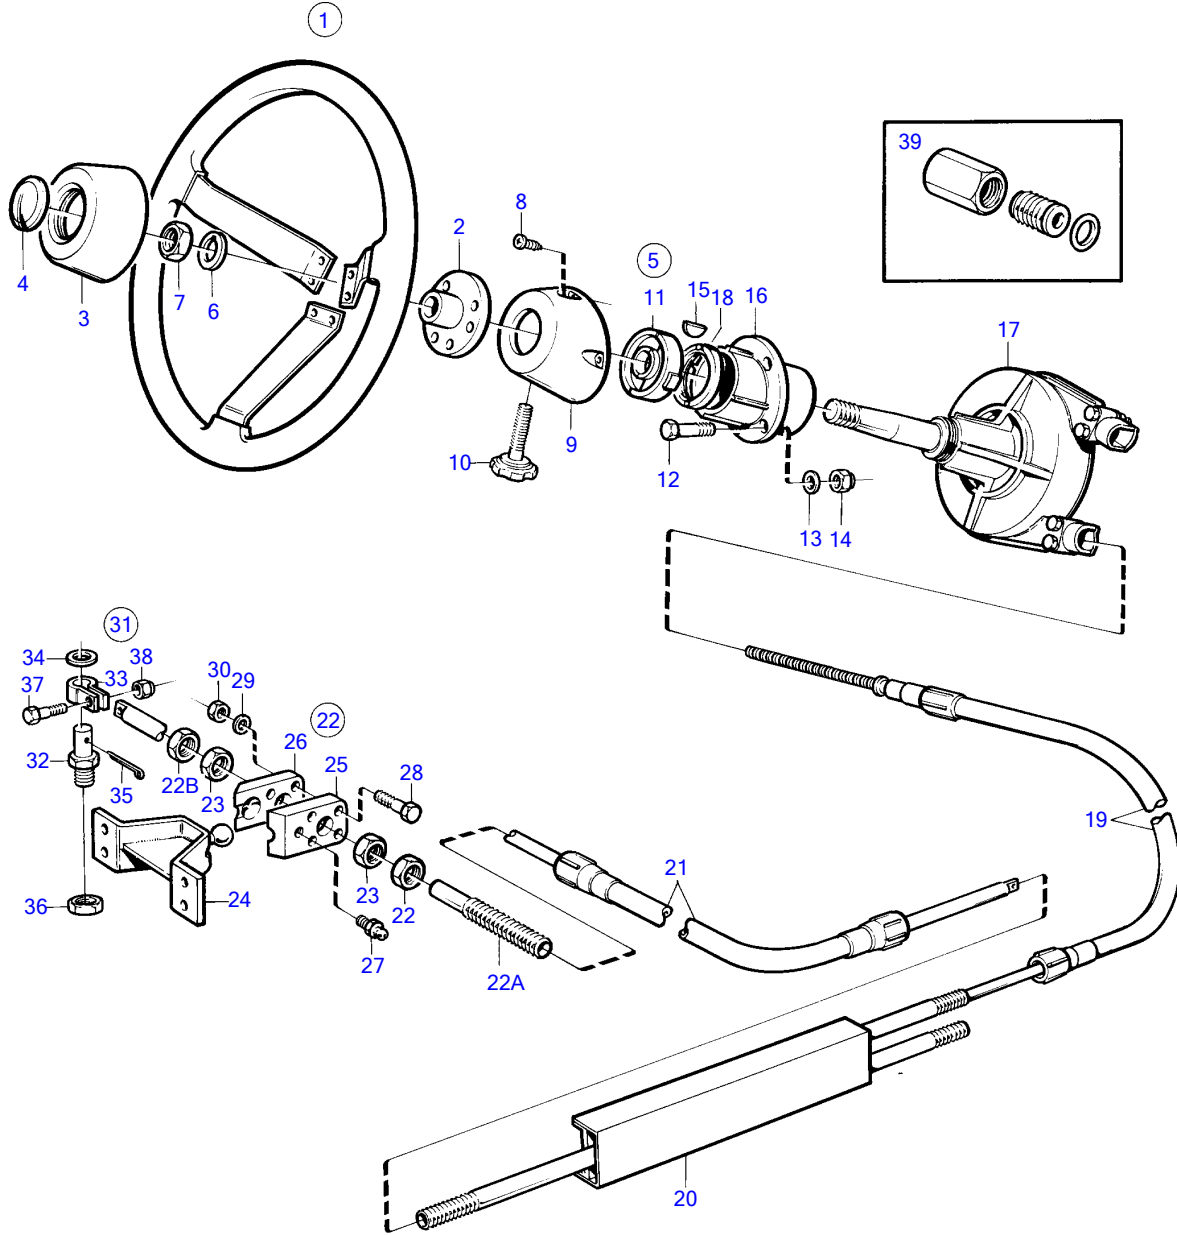

KAD42A, KAMD42A

10870

## KAD42A, KAMD42A

REF	PART NO.	QTY	DESCRIPTION	NOTES
1	850936	1	Steering wheel	
2		1	• steering wheel hub	
3	(828943)	1	• Steering wheel pad	Obsolete part
4	(850938)	1	• Emblem	Obsolete part
5	853182	1	Mounting kit	90° white
	1140023	1	Mounting kit	90° black
	853183	1	Mounting kit	70° white
	1140024	1	Mounting kit	70° black
6		1	• washer	
7		1	• nut	
8		2	• screw	
9		1	• cover	
10		1	• brake screw	
11		1	• brake	
12		4	• screw	
13		4	• washer	
14		4	• nut	
15		1	• key	
16		1	• steering head	
17	853181	1	Steering gear	
18		1	• nut	
19	828886	1	Steering cable	L=2000mm
	828887	1	Steering cable	L=2250mm
	828888	1	Steering cable	L=2500mm
	828889	1	Steering cable	L=2750mm
	853185	1	Steering cable	L=3000mm
	853186	1	Steering cable	L=3250mm
	853187	1	Steering cable	L=3500mm
	853188	1	Steering cable	L=3750mm
	853189	1	Steering cable	L=4000mm
	853190	1	Steering cable	L=4250mm
	853191	1	Steering cable	L=4500mm
	853192	1	Steering cable	L=4750mm
	853193	1	Steering cable	L=5000mm
	828863	1	Steering cable	L=5250mm
	853194	1	Steering cable	L=5500mm
	828864	1	Steering cable	L=5750mm
	853195	1	Steering cable	L=6000mm
	828865	1	Steering cable	L=6250mm
	853196	1	Steering cable	L=6500mm
	828866	1	Steering cable	L=6750mm
	853197	1	Steering cable	L=7000mm
	853286	1	Steering cable	L=7500mm
	853287	1	Steering cable	L=8000mm
	853288	1	Steering cable	L=8500mm
	853289	1	Steering cable	L=9000mm
	(828867)	1	Steering cable	Obsolete part, L=9750mm
	(828868)	1	Steering cable	L=10500mm, Obsolete part
	(828869)	1	Steering cable	Obsolete part, L=11250mm
	(828874)	1	Steering cable	Obsolete part, L=12000mm
20	(853291)	1	Ds unit	Obsolete part
21	853387	1	• Steering cable	
22	853290	1	Stern attachment	
22A	850771	1	• Anchorage	
22B	850778	2	• Nut	
23	853306	2	• Nut	
24	851093	1	• Bracket	
25	828857	1	• Anchorage	
26	828854	1	• Anchorage	
27	951739	1	• Lubricating nipple	
28	940101	2	• Hexagon screw	
29	941906	2	• Spring washer	
30	963105	2	• Lock nut	